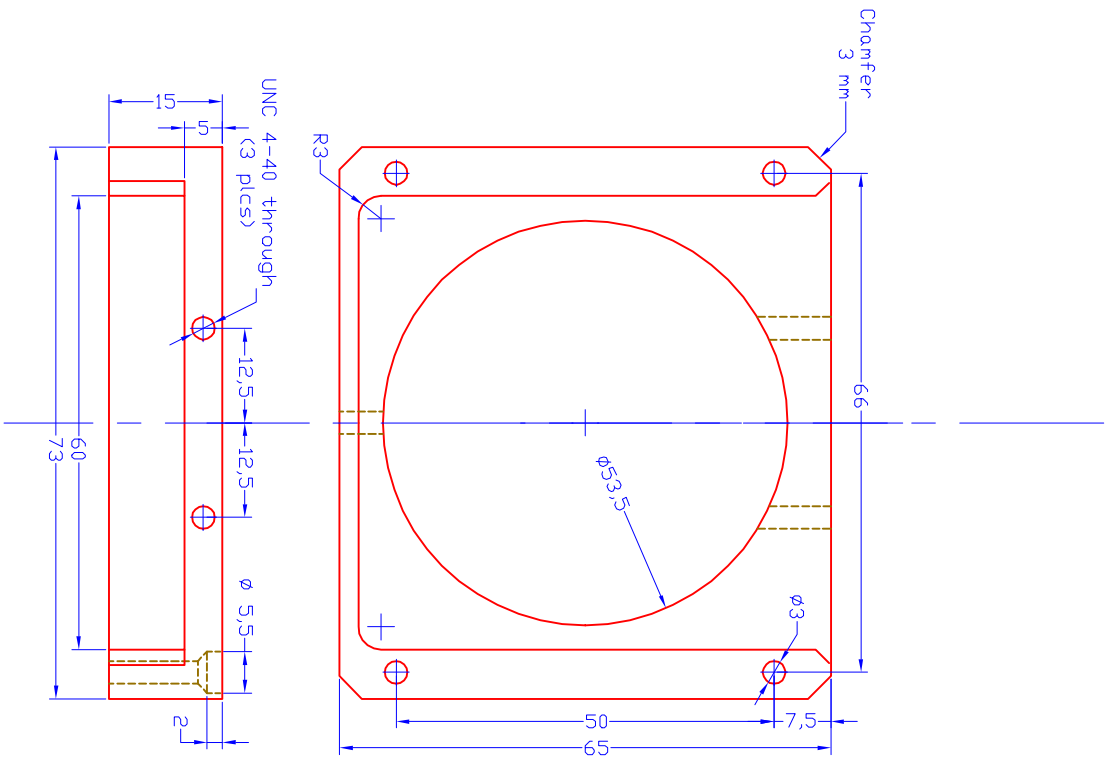

Camera box: 1pc/set

Cold finger: 1pc/set

Lens mount: 1 pc/set

Filter slider: 5 pcs/set