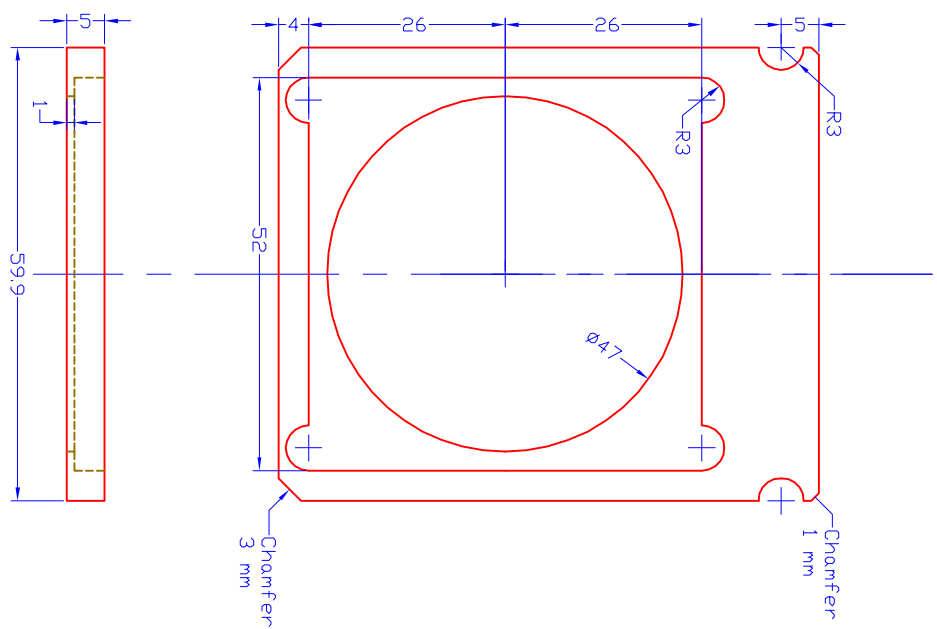

Camera box: 1pc/set

Cold finger: 1pc/set

Lens mount: 1 pc/set

Filter slider: 5 pcs/set